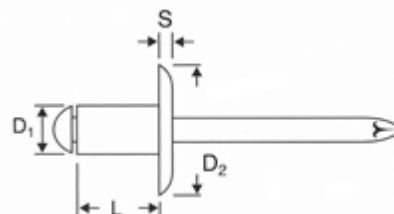

FAMILIA 1101

REMACHE CABEZA GRANDE BLANCO ALU/ACE

RIVET LARGE HEAD LACQUERED (ALUMINIUM-STEEL)