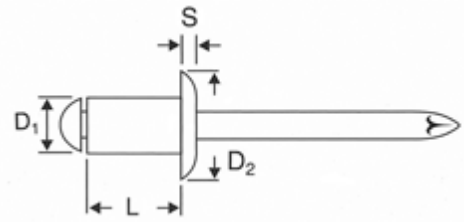

REMACHES INOX A2

RIVETS STAINLES STEEL A2 DOME HEAD