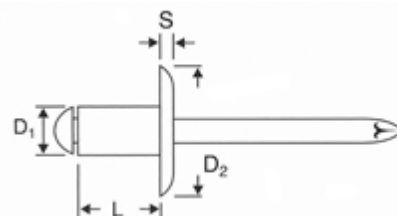

FAMILIA 1712

REMACHES ALUMINIO – INOX ALA ANCHA

LC.NEGRO RIVETS ALUMINIUM - STAINLES STEEL LARGE HEAD LAC