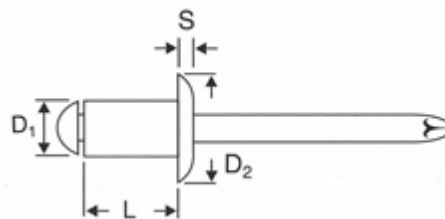

FAMILIA 1701

REMACHES ALUMINIO – INOX LC.BLANCO

RIVETS ALUMINIUM - STAINLES STEEL LACQUERED