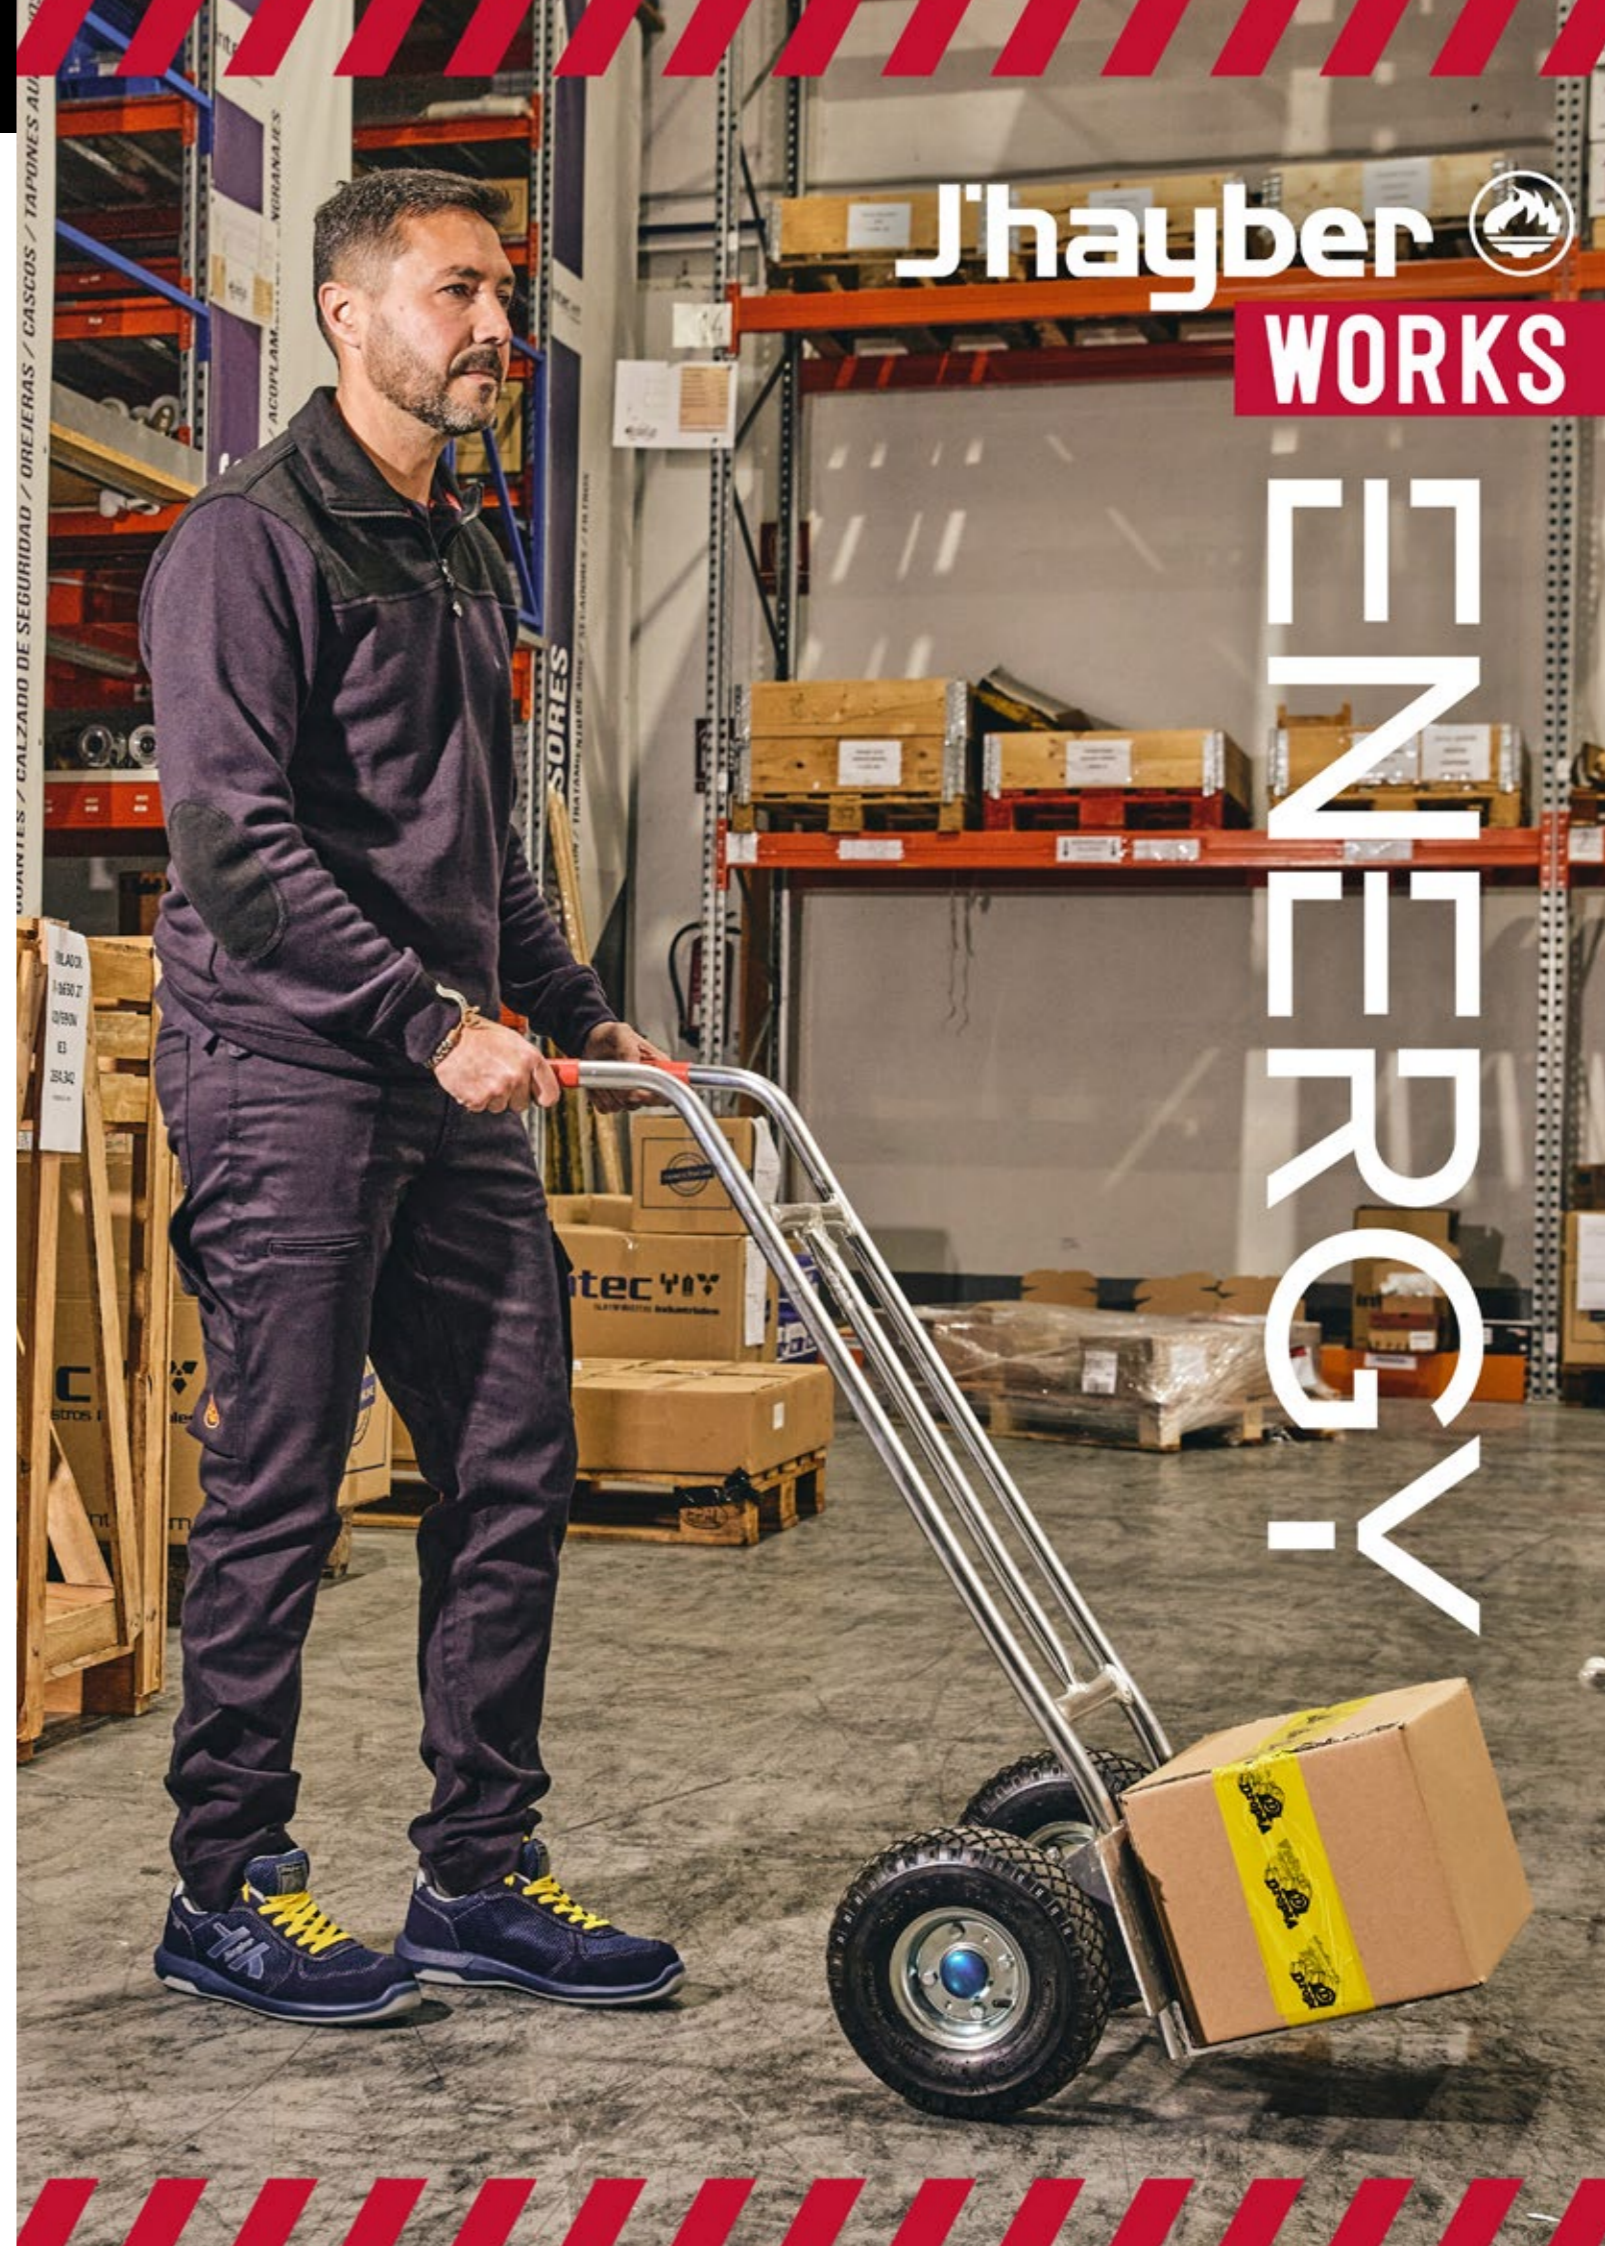

WORKS

Con doble juego de cordones al tono